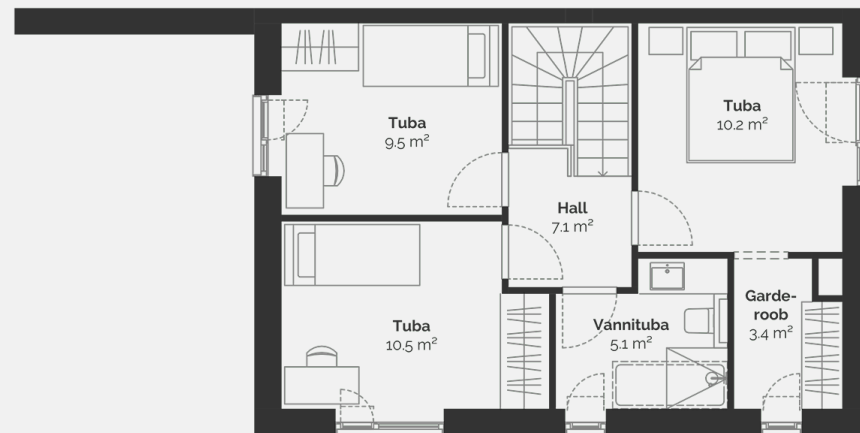

KORTER 1

94.20 m²

Warning

: Undefined array key "title" in
/data02/virt62412/domeenid/www.scandium.ee/htdocs/web/app/themes/
scandium/resources/includes/property-plans-pdf-template.php
on line
495

PÖLLU 8A

1

Property type	Apartment
Floor	1-2
Rooms	4
Useful area	91.1 m²
Total size	94.3 m²
Terrace	18 m²
Size of the courtyard	344 m²
Extras	Sauna

Sold