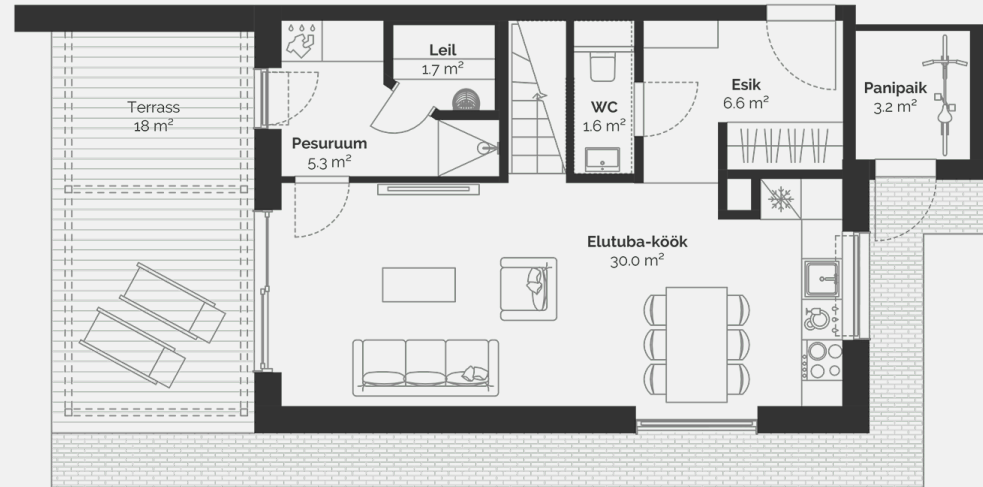

KORTER 1

94.20 m²

Warning

: Undefined array key "title" in
/data02/virt62412/domeenid/www.scandium.ee/htdocs/web/app/themes/
scandium/resources/includes/property-plans-pdf-template.php
on line
495

PÖLLU 8A

1

Property type	Apartment
Floor	1-2
Rooms	4
Useful area	91.1 m²
Total size	94.3 m²
Terrace	18 m²
Size of the courtyard	344 m²
Extras	Sauna

Sold