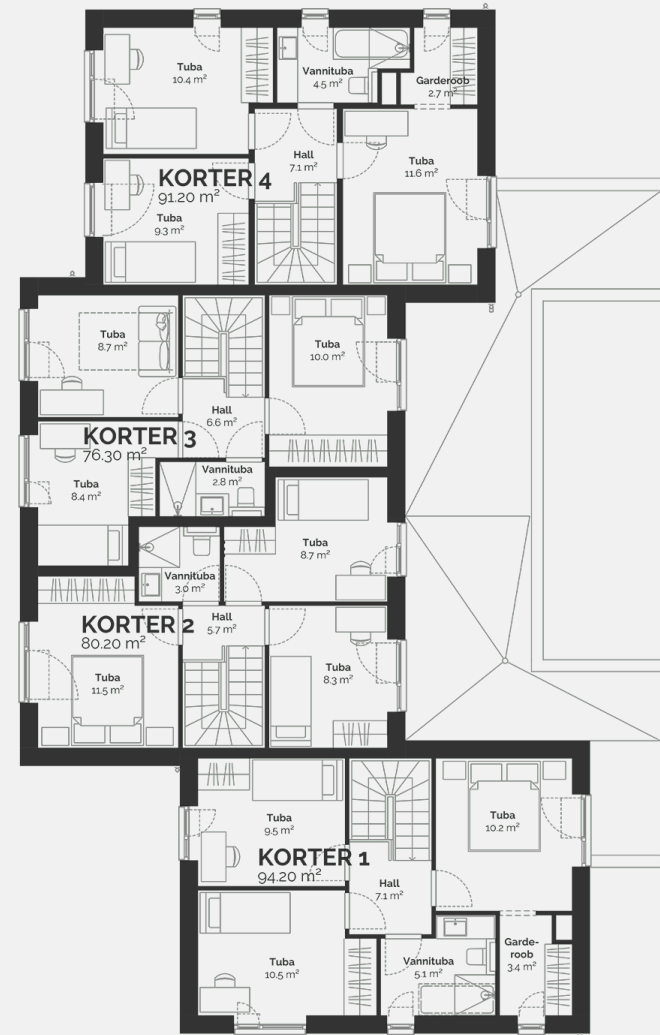

# 1

Property type	Apartment
Floor	1-2
Rooms	4
Useful area	91.1 m <sup>2</sup>
Total size	94.3 m <sup>2</sup>
Terrace	18 m <sup>2</sup>
Size of the courtyard	344 m <sup>2</sup>
Extras	Sauna

## PÖLLU 8A

House floor plan: floor 1

## PÕLLU 8A

House floor plan: floor 2