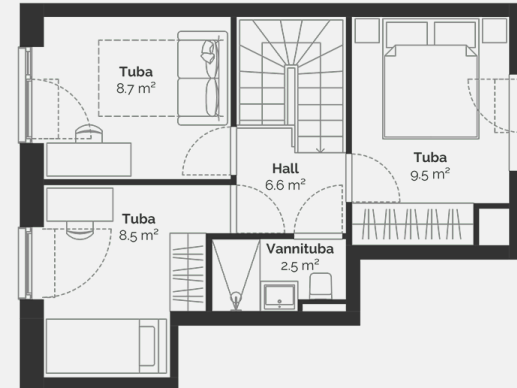

1

Property type	Apartment
Floor	1-2
Rooms	4
Useful area	91.1 m ²
Total size	94.3 m ²
Terrace	18 m ²
Size of the courtyard	187 m ²
Extras	Sauna

Sold

PõLLU 10A

House floor plan: floor 1

PÕLLU 10A

House floor plan: floor 2