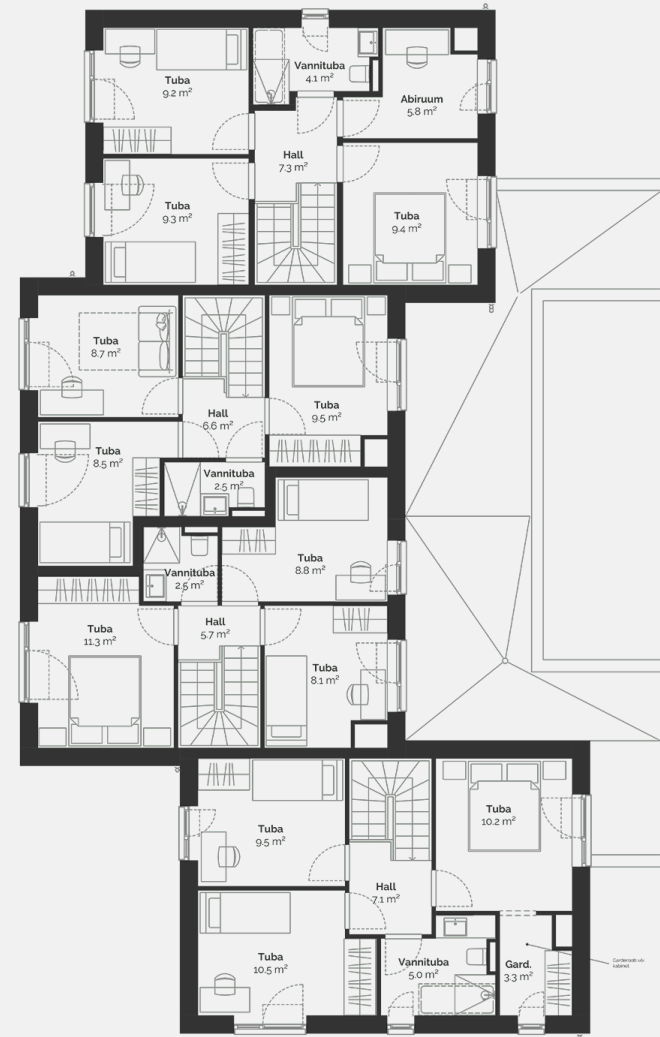

1

Property type	Apartment
Floor	1-2
Rooms	4
Useful area	91.1 m ²
Total size	94.3 m ²
Terrace	18 m ²
Size of the courtyard	187 m ²
Extras	Sauna

Sold

PõLLU 10A

House floor plan: floor 1

PÕLLU 10A

House floor plan: floor 2