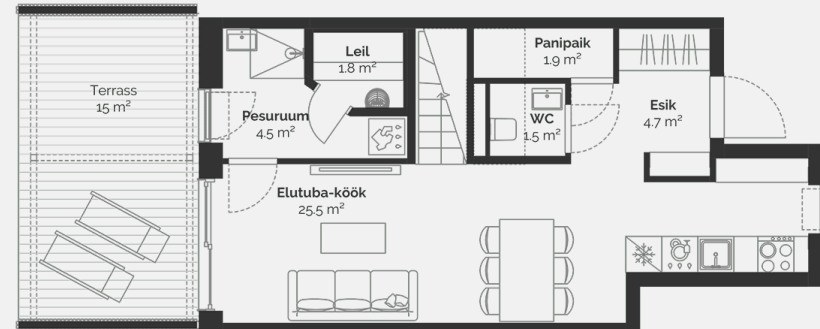

1

Property type	Apartment
Floor	1-2
Rooms	4
Useful area	91.1 m ²
Total size	94.3 m ²
Terrace	18 m ²
Size of the courtyard	187 m ²
Extras	Sauna

Sold

PõLLU 10A

House floor plan: floor 1

PÕLLU 10A

House floor plan: floor 2