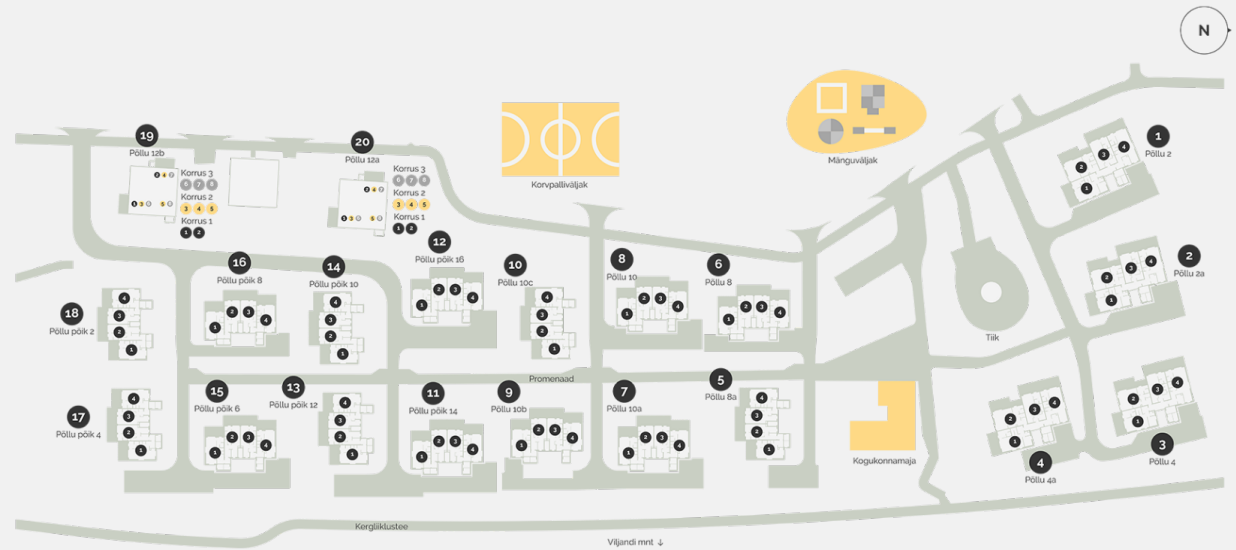

Põllu 10A
Location plan