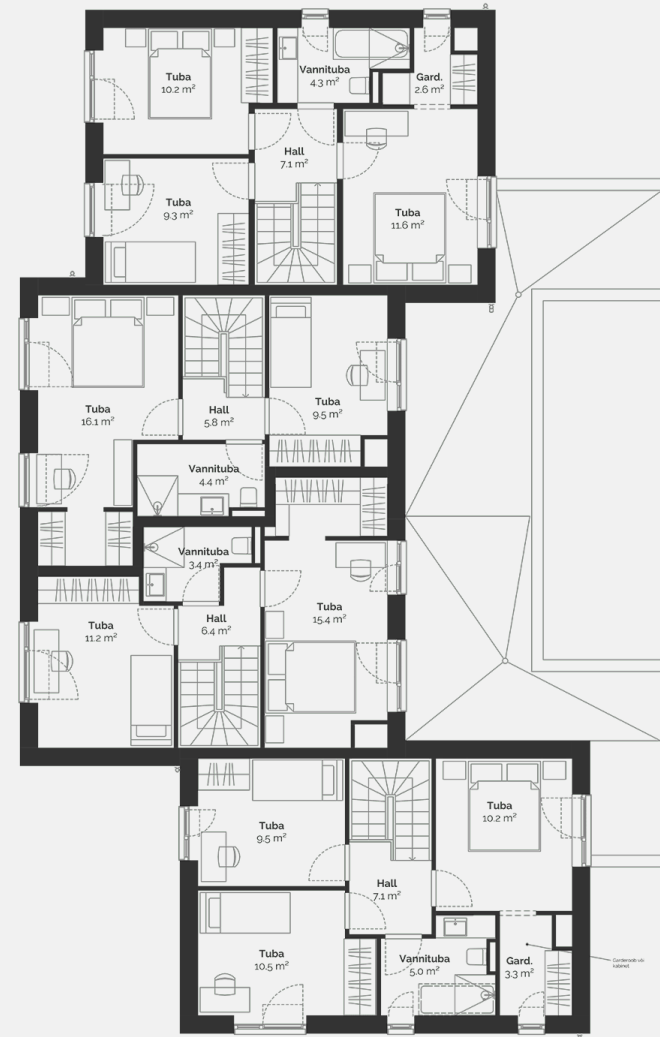

# 3

Property type	Apartment
Floor	1-2
Rooms	3
Useful area	75.7 m <sup>2</sup>
Total size	79.3 m <sup>2</sup>
Terrace	15 m <sup>2</sup>
Size of the courtyard	58 m <sup>2</sup>
Extras	Sauna

## PÕLLU 8

House floor plan: floor 1

## PÕLLU 8

House floor plan: floor 2