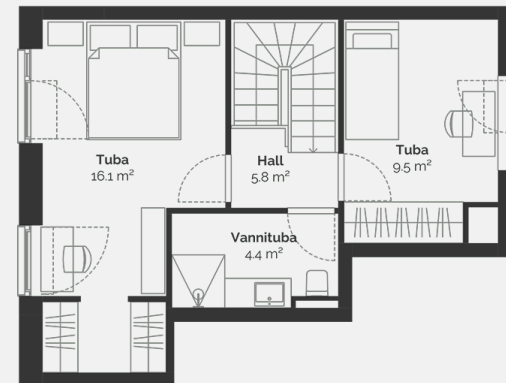

# 3

Property type	Apartment
Floor	1-2
Rooms	3
Useful area	75.7 m <sup>2</sup>
Total size	79.3 m <sup>2</sup>
Terrace	15 m <sup>2</sup>
Size of the courtyard	58 m <sup>2</sup>
Extras	Sauna

## PÕLLU 8

House floor plan: floor 1

## PÕLLU 8

House floor plan: floor 2