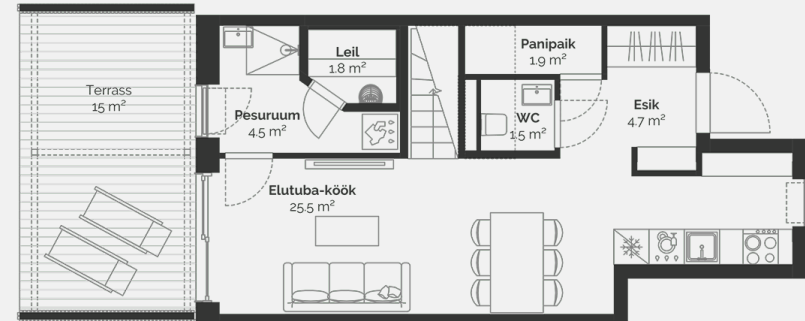

# 3

Property type	Apartment
Floor	1-2
Rooms	3
Useful area	75.7 m <sup>2</sup>
Total size	79.3 m <sup>2</sup>
Terrace	15 m <sup>2</sup>
Size of the courtyard	58 m <sup>2</sup>
Extras	Sauna

## PÕLLU 8

House floor plan: floor 1

## PÕLLU 8

House floor plan: floor 2