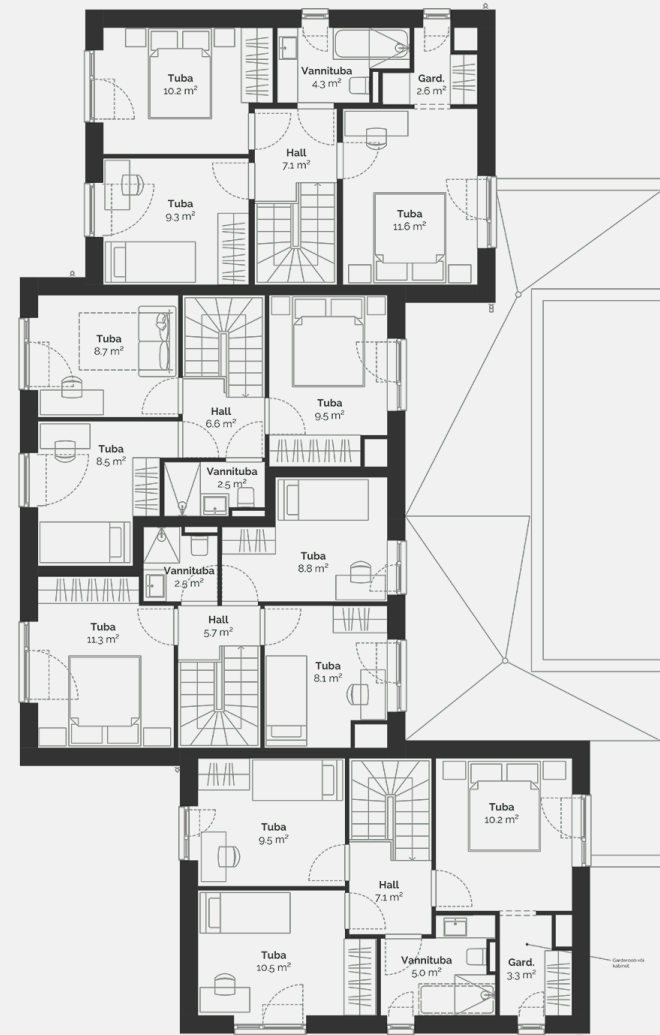

Warning

Undefined array key "title" in  
/data02/virt62412/domeenid/www.scandium.ee/htdocs/web/app/themes/  
scandium/resources/includes/property-plans-pdf-template.php  
on line  
495

PÖLLU 10C

3

Property type	Apartment
Floor	1-2
Rooms	4
Useful area	75.7 m <sup>2</sup>
Total size	79.3 m <sup>2</sup>
Terrace	15 m <sup>2</sup>
Size of the courtyard	56 m <sup>2</sup>
Extras	Sauna
Additional information	Interior package 2

# PõLLU 10C

House floor plan: floor 1

## PõLLU 10C

House floor plan: floor 2