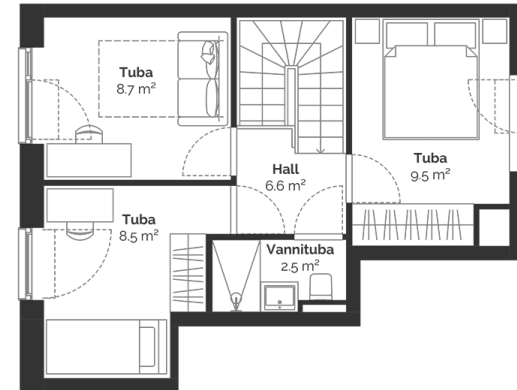

Warning

Undefined array key "title" in
/data02/virt62412/domeenid/www.scandium.ee/htdocs/web/app/themes/
scandium/resources/includes/property-plans-pdf-template.php
on line
495

PÖLLU 10C

3

Property type	Apartment
Floor	1-2
Rooms	4
Useful area	75.7 m ²
Total size	79.3 m ²
Terrace	15 m ²
Size of the courtyard	56 m ²
Extras	Sauna
Additional information	Interior package 2

292 400 €

KORTER 3
79.30 m²

PõLLU 10C

House floor plan: floor 1

PõLLU 10C

House floor plan: floor 2

PõLLU 10C
Location plan

Contact