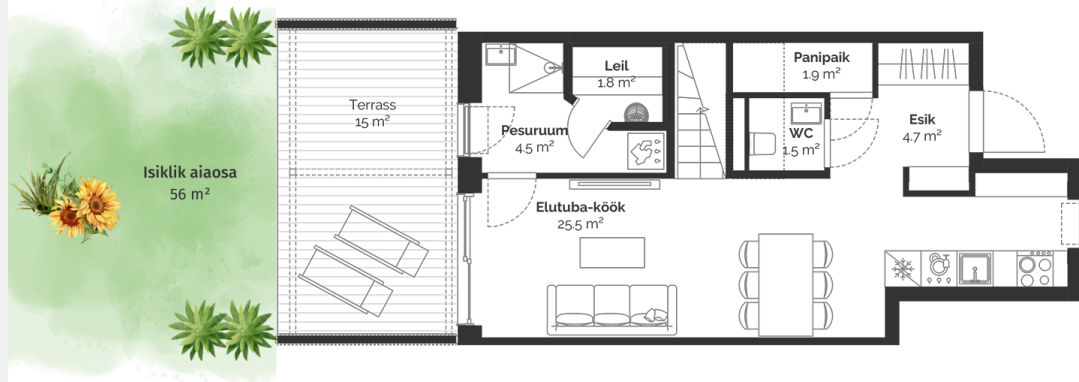

Warning

Undefined array key "title" in
/data02/virt62412/domeenid/www.scandium.ee/htdocs/web/app/themes/
scandium/resources/includes/property-plans-pdf-template.php
on line
495

PÖLLU 10C

3

Property type	Apartment
Floor	1-2
Rooms	4
Useful area	75.7 m ²
Total size	79.3 m ²
Terrace	15 m ²
Size of the courtyard	56 m ²
Extras	Sauna
Additional information	Interior package 2

292 400 €

KORTER 3
79.30 m²

PõLLU 10C

House floor plan: floor 1

PõLLU 10C

House floor plan: floor 2

PõLLU 10C
Location plan

Contact