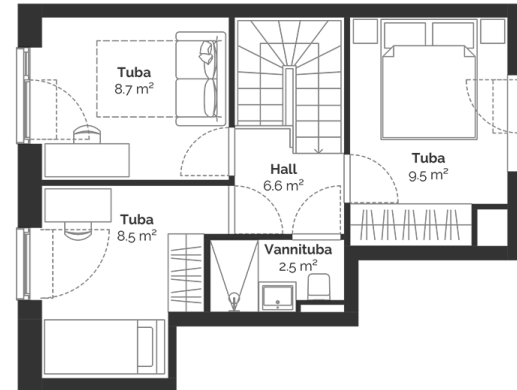

Warning

Undefined array key "title" in
/data02/virt62412/domeenid/www.scandium.ee/htdocs/web/app/themes/
scandium/resources/includes/property-plans-pdf-template.php
on line
495

PÕLLU 10C

3

Property type	Apartment
Floor	1-2
Rooms	4
Useful area	75.7 m ²
Total size	79.3 m ²
Terrace	15 m ²
Size of the courtyard	56 m ²
Extras	Sauna
Additional information	Interior package 2

292 400 €

KORTER 3
79.30 m²

PõLLU 10C

House floor plan: floor 1

PõLLU 10C

House floor plan: floor 2

Põllu 10C

Location plan