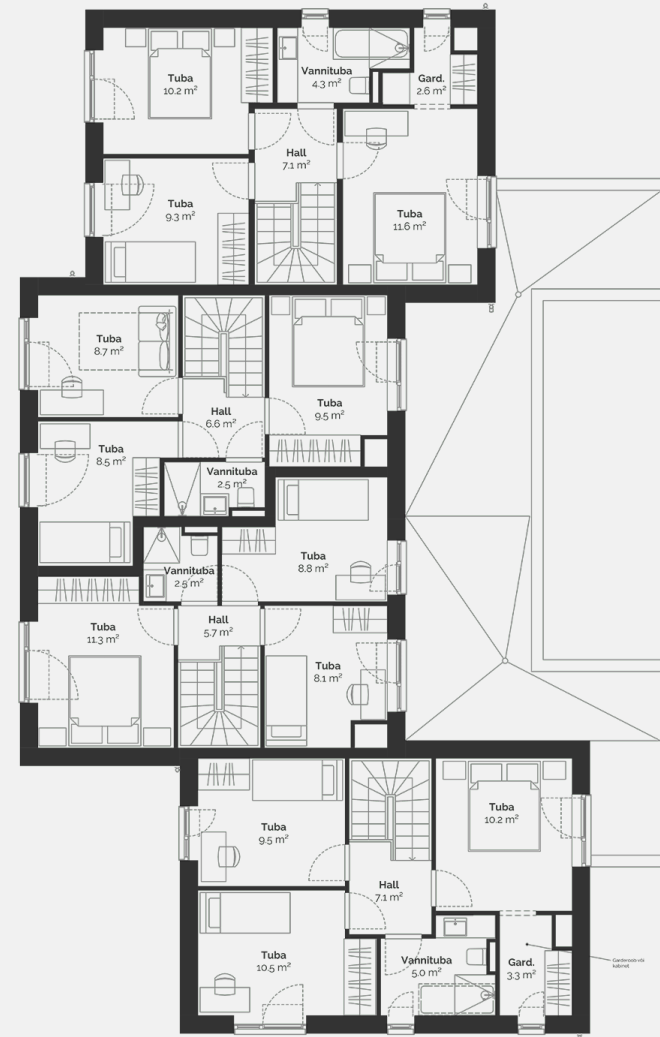

Warning

Undefined array key "title" in
/data02/virt62412/domeenid/www.scandium.ee/htdocs/web/app/themes/
scandium/resources/includes/property-plans-pdf-template.php
on line
495

PÖLLU 10C

3

Property type	Apartment
Floor	1-2
Rooms	4
Useful area	75.7 m ²
Total size	79.3 m ²
Terrace	15 m ²
Size of the courtyard	56 m ²
Extras	Sauna
Additional information	Interior package 2

292 400 €

KORTER 3
79.30 m²

PõLLU 10C

House floor plan: floor 1

PõLLU 10C

House floor plan: floor 2

PõLLU 10C
Location plan

Contact