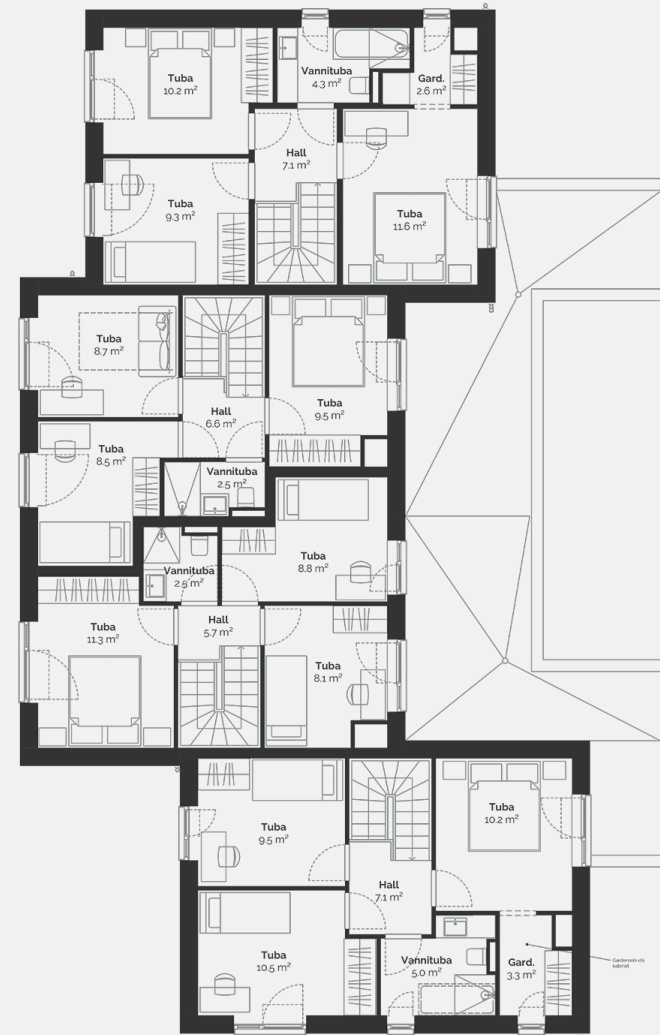

Warning

Undefined array key "title" in
/data02/virt62412/domeenid/www.scandium.ee/htdocs/web/app/themes/
scandium/resources/includes/property-plans-pdf-template.php
on line
495

PÕLLU 10C

3

Property type	Apartment
Floor	1-2
Rooms	4
Useful area	75.7 m ²
Total size	79.3 m ²
Terrace	15 m ²
Size of the courtyard	56 m ²
Extras	Sauna
Additional information	Interior package 2

292 400 €

KORTER 3
79.30 m²

PõLLU 10C

House floor plan: floor 1

PõLLU 10C

House floor plan: floor 2

Põllu 10C

Location plan