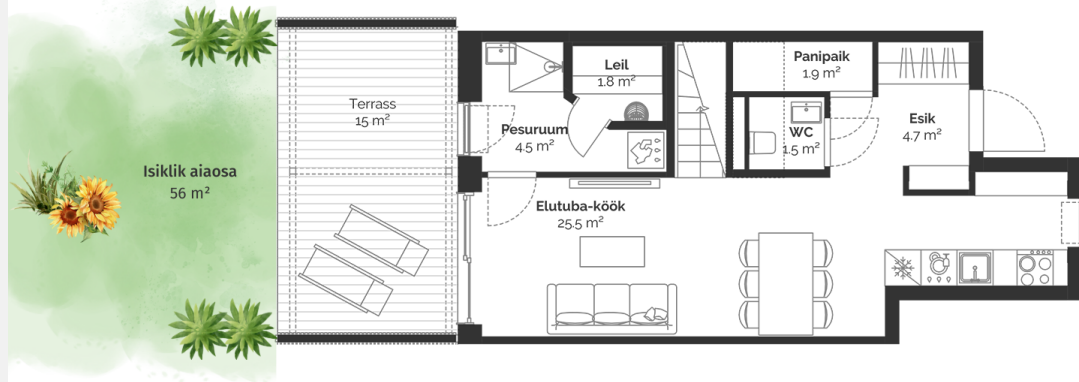

Warning

Undefined array key "title" in
/data02/virt62412/domeenid/www.scandium.ee/htdocs/web/app/themes/
scandium/resources/includes/property-plans-pdf-template.php
on line
495

PÕLLU 10C

3

Property type	Apartment
Floor	1-2
Rooms	4
Useful area	75.7 m ²
Total size	79.3 m ²
Terrace	15 m ²
Size of the courtyard	56 m ²
Extras	Sauna
Additional information	Interior package 2

292 400 €

KORTER 3
79.30 m²

PõLLU 10C

House floor plan: floor 1

PõLLU 10C

House floor plan: floor 2

Põllu 10C

Location plan