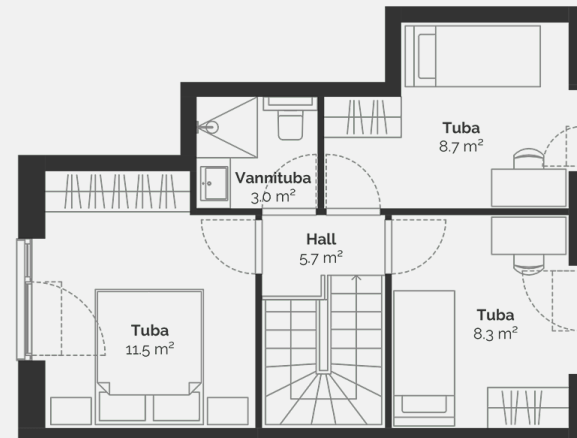

2

Property type	Apartment
Floor	1-2
Rooms	4
Useful area	79.4 m ²
Total size	82.6 m ²
Terrace	15 m ²
Size of the courtyard	56 m ²
Extras	Sauna

Booked

Põllu Põik 8

House floor plan: floor 1

PÕLLU PÕIK 8

House floor plan: floor 2