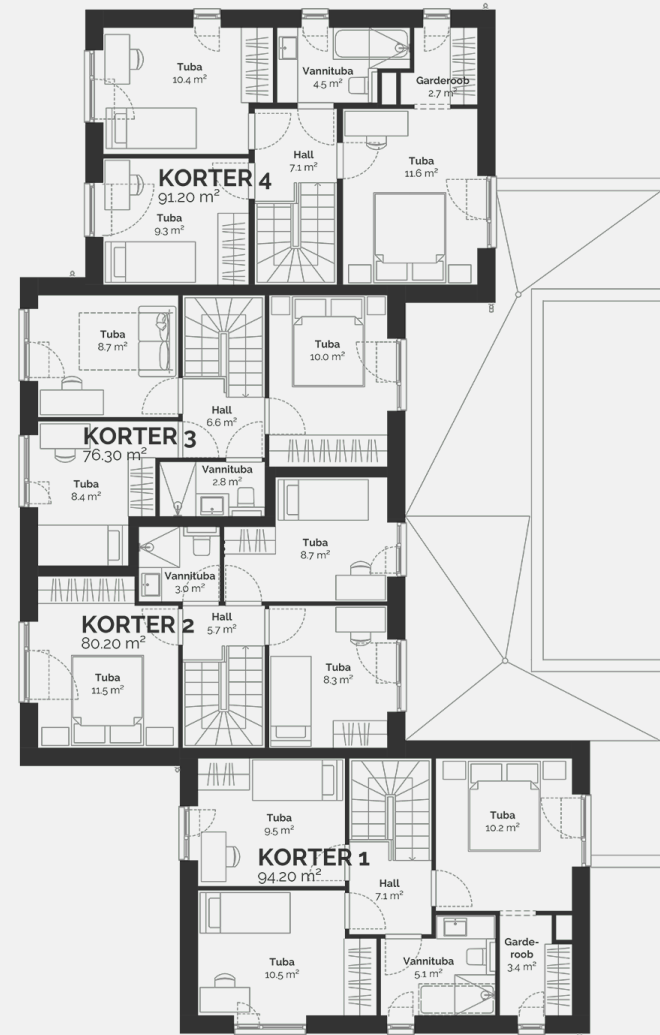

2

Property type	Apartment
Floor	1-2
Rooms	4
Useful area	79.4 m ²
Total size	82.6 m ²
Terrace	15 m ²
Size of the courtyard	56 m ²
Extras	Sauna

Booked

Põllu Põik 8

House floor plan: floor 1

PÕLLU PÕIK 8

House floor plan: floor 2