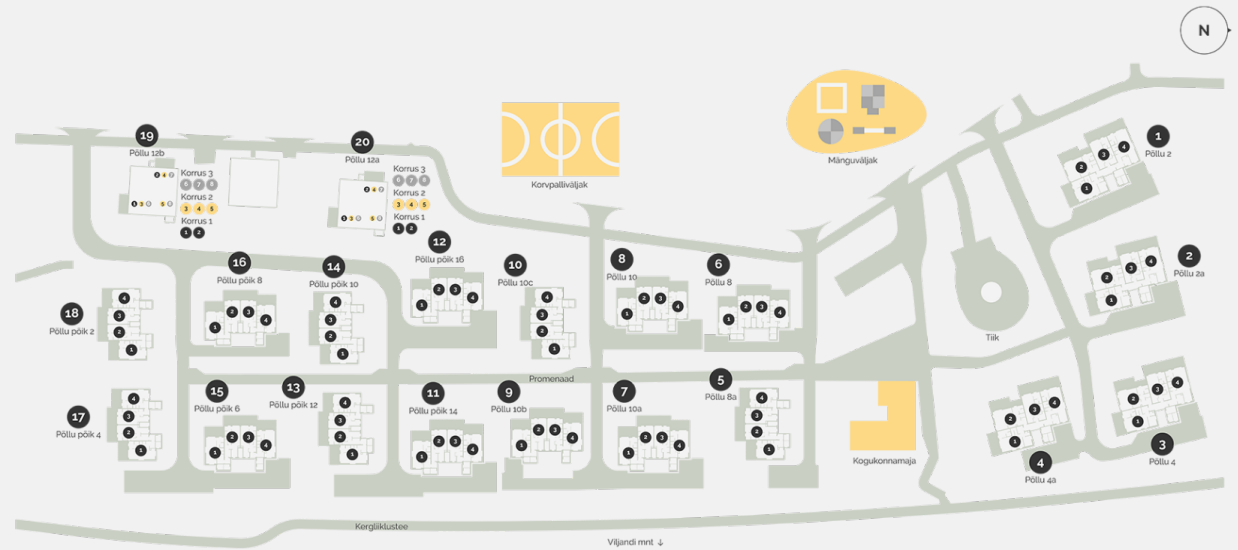

PÕLLU PÕIK 8

Location plan