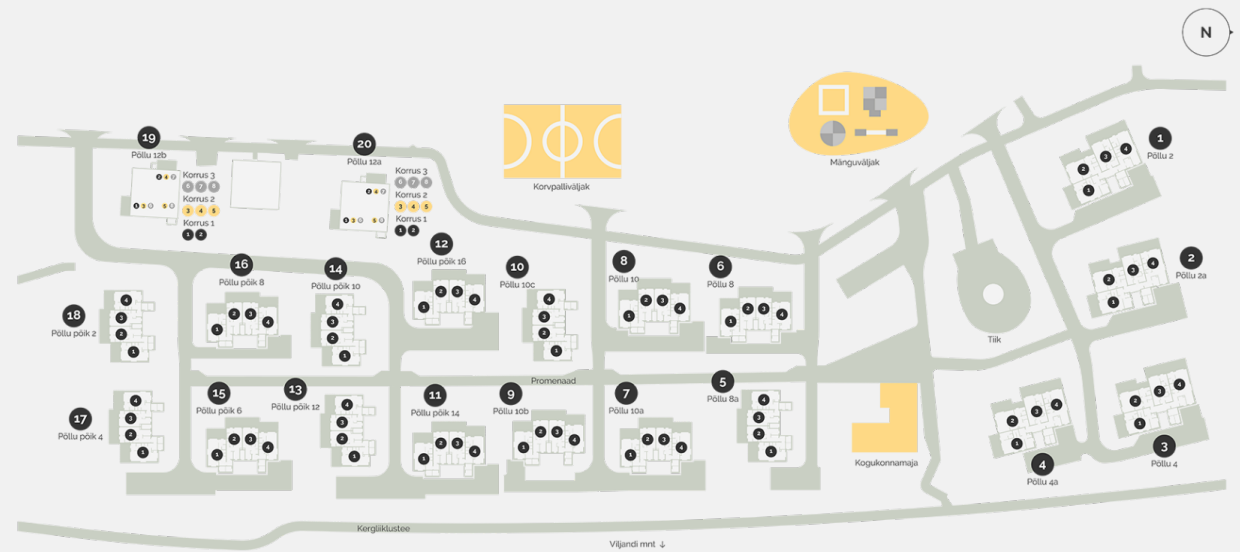

PÕLLU PÕIK 6

Location plan