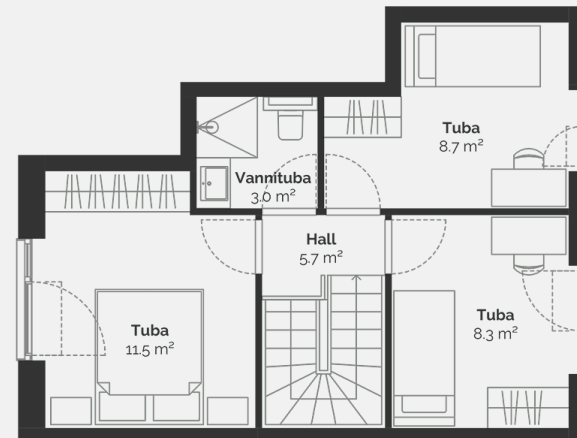

2

Property type	Apartment
Floor	1-2
Rooms	4
Useful area	79.4 m ²
Total size	82.6 m ²
Terrace	15 m ²
Size of the courtyard	56 m ²
Extras	Sauna

Booked

Põllu Põik 6

House floor plan: floor 1

PÕLLU PÕIK 6

House floor plan: floor 2