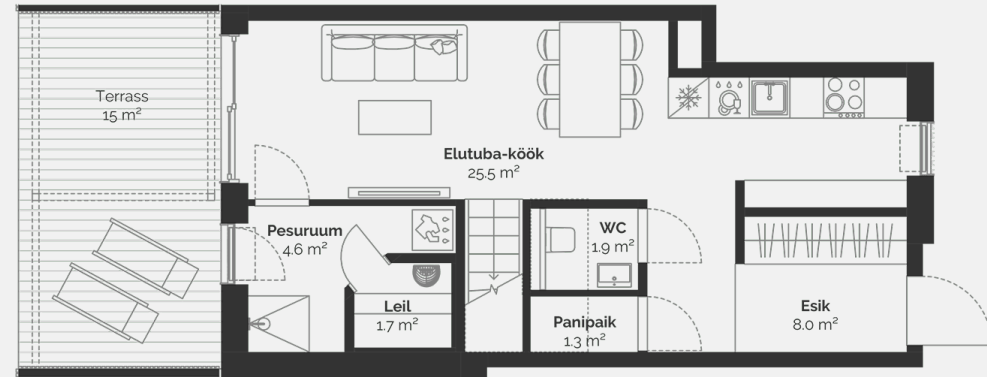

KORTER 2

80.20 m²