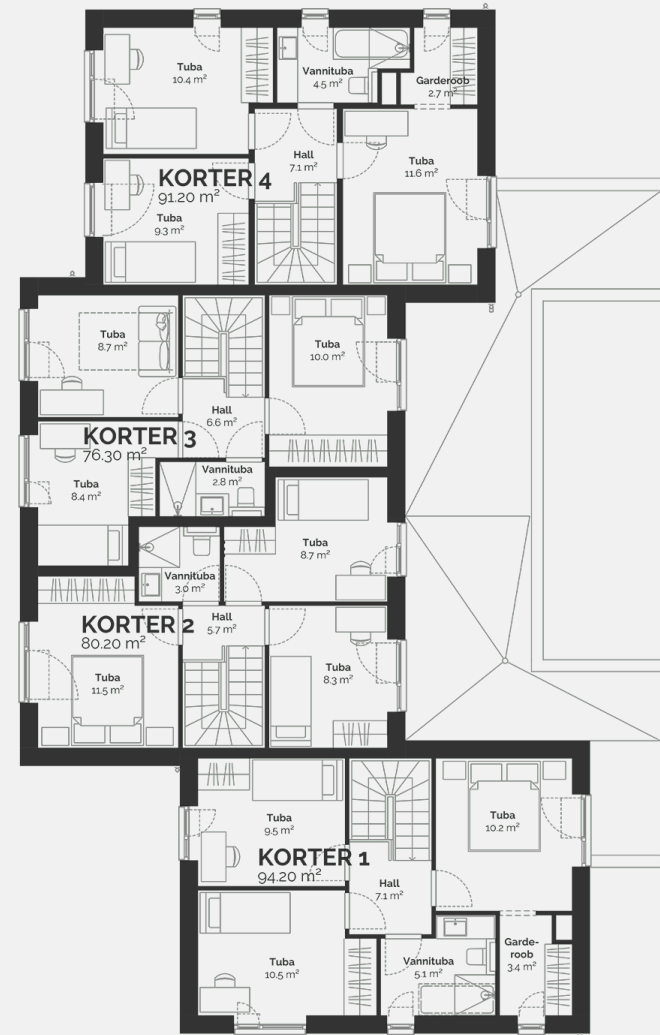

2

Property type	Apartment
Floor	1-2
Rooms	4
Useful area	79.4 m ²
Total size	82.6 m ²
Terrace	15 m ²
Size of the courtyard	56 m ²
Extras	Sauna

Booked

Põllu Põik 6

House floor plan: floor 1

PÕLLU PÕIK 6

House floor plan: floor 2