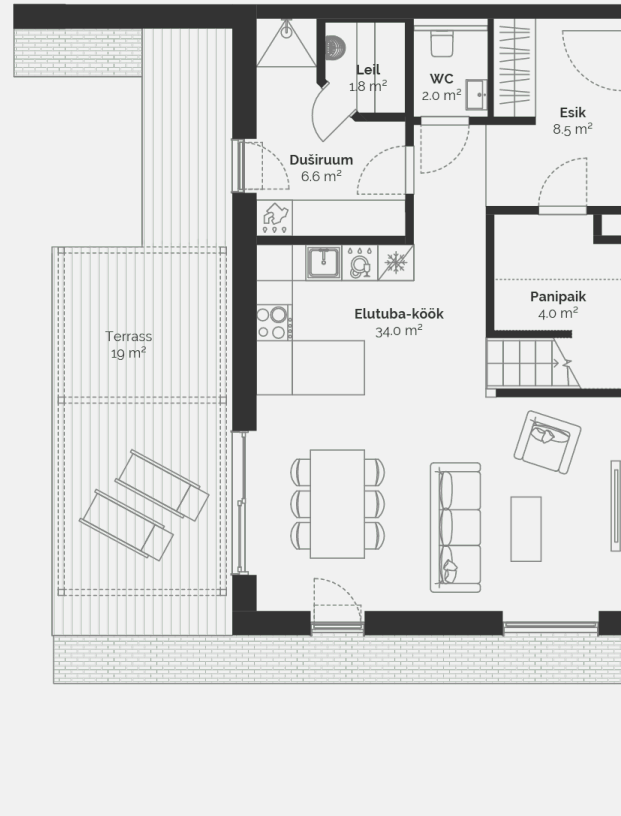

KORTER 2

113,90 m²

Warning

: Undefined array key "title" in
/data02/virt62412/domeenid/www.scandium.ee/htdocs/web/app/themes/
scandium/resources/includes/property-plans-pdf-template.php
on line
495

PÕLLU 2

2

Property type	Apartment
Floor	1-2
Rooms	5
Useful area	116.5 m ²
Total size	120.1 m ²
Terrace	19 m ²
Size of the courtyard	376 m ²
Extras	Sauna

Booked

Põllu 2

House floor plan: floor 1

Põllu 2

House floor plan: floor 2