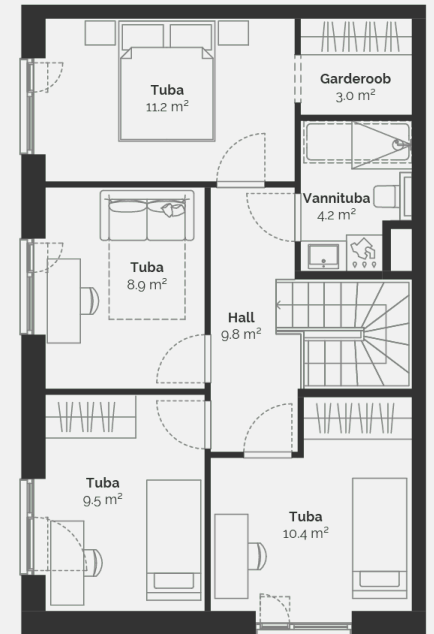

KORTER 2

113,90 m²

Warning

: Undefined array key "title" in
/data02/virt62412/domeenid/www.scandium.ee/htdocs/web/app/themes/
scandium/resources/includes/property-plans-pdf-template.php
on line
495

PÕLLU 2

2

Property type	Apartment
Floor	1-2
Rooms	5
Useful area	116.5 m ²
Total size	120.1 m ²
Terrace	19 m ²
Size of the courtyard	376 m ²
Extras	Sauna

Booked

Põllu 2

House floor plan: floor 1

Põllu 2

House floor plan: floor 2