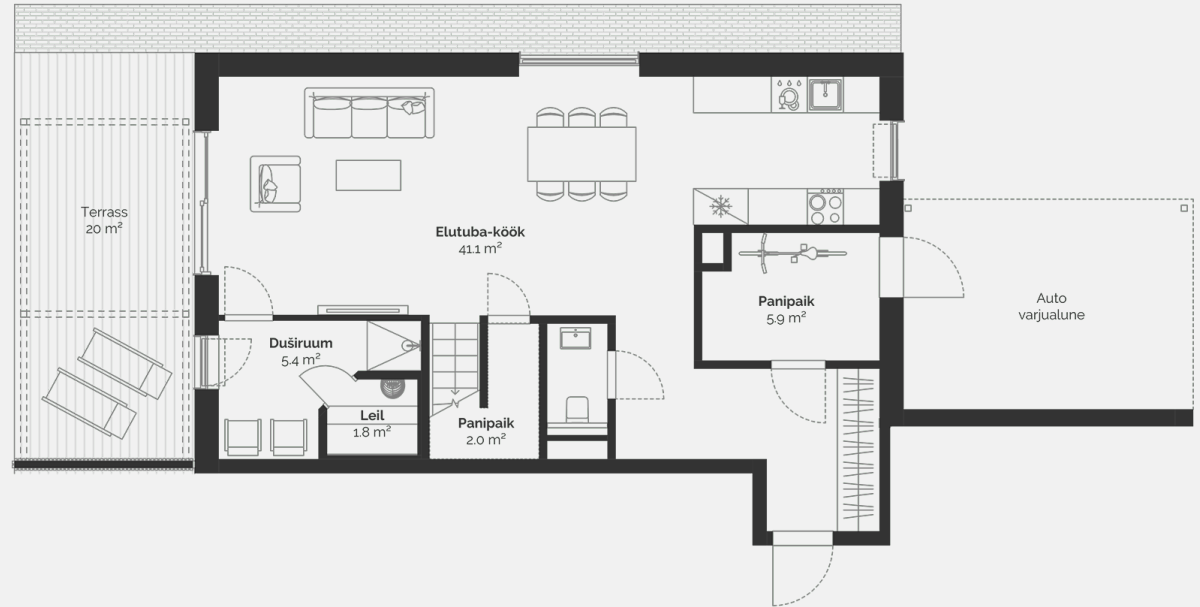

KORTER 4

134.50 m²