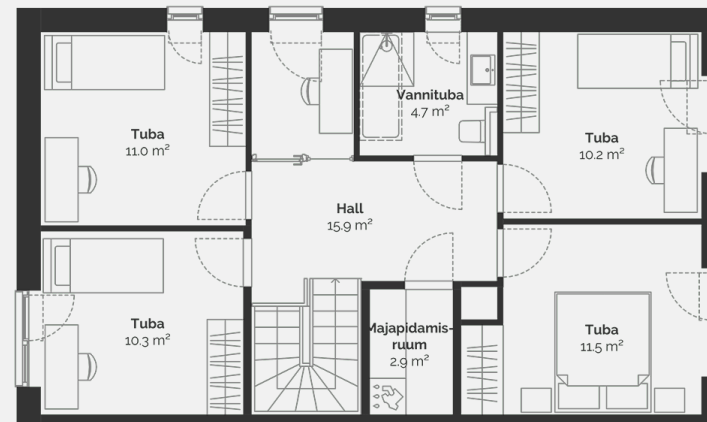

# 4

Property type	Apartment
Floor	1-2
Rooms	5
Useful area	137.3 m <sup>2</sup>
Total size	137.3 m <sup>2</sup>
Terrace	20 m <sup>2</sup>
Size of the courtyard	165 m <sup>2</sup>
Extras	Sauna, Majapidamisruum

## Põllu 2

House floor plan: floor 1

## Põllu 2

House floor plan: floor 2