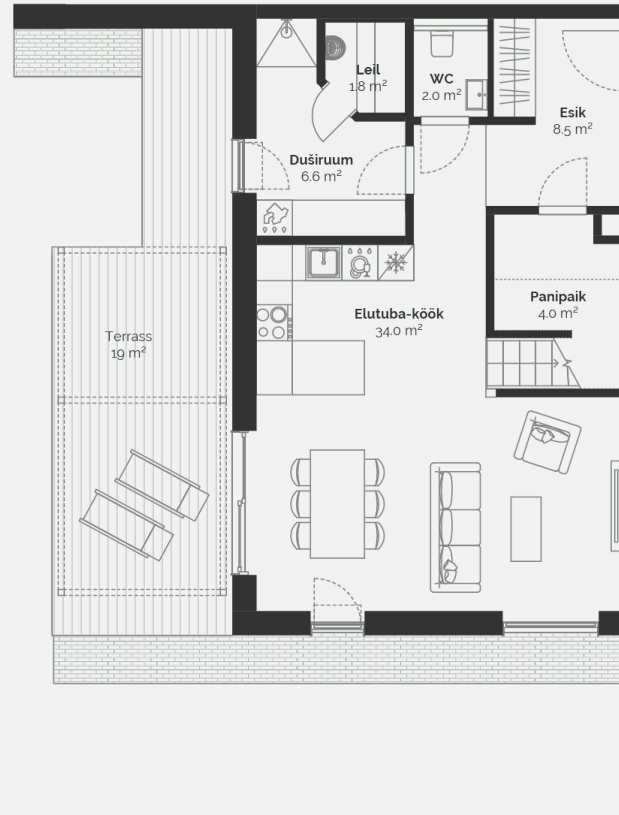

KORTER 2

113,90 m²

Warning

: Undefined array key "title" in
/data02/virt62412/domeenid/www.scandium.ee/htdocs/web/app/themes/
scandium/resources/includes/property-plans-pdf-template.php
on line
495

PÖLLU 2A

2

Property type	Apartment
Floor	1-2
Rooms	5
Useful area	116.5 m²
Total size	120.1 m²
Terrace	19 m²
Size of the courtyard	376 m²
Extras	Sauna

Booked