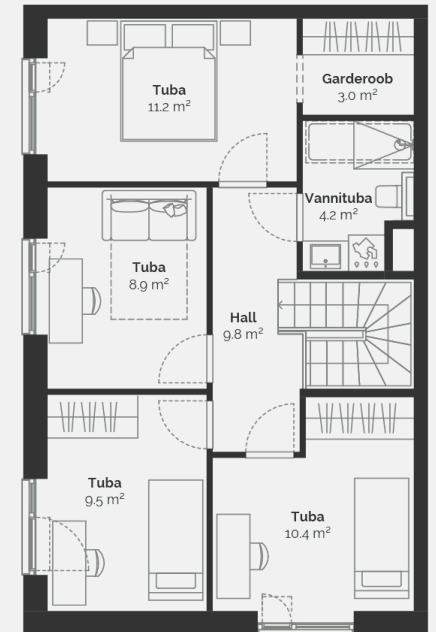

## KORTER 2

113,90 m<sup>2</sup>

# 2

Property type	Apartment
Floor	1-2
Rooms	5
Useful area	116.5 m <sup>2</sup>
Total size	120.1 m <sup>2</sup>
Terrace	19 m <sup>2</sup>
Size of the courtyard	376 m <sup>2</sup>
Extras	Sauna

## Põllu 2A

House floor plan: floor 1

## PÕLLU 2A

House floor plan: floor 2