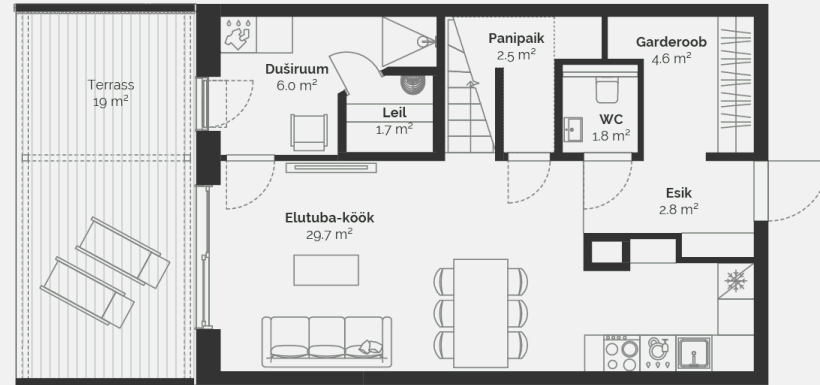

3

Property type	Apartment
Floor	1-2
Rooms	5
Useful area	109.7 m ²
Total size	113.4 m ²
Terrace	19 m ²
Size of the courtyard	83 m ²
Extras	Sauna

Booked

Põllu 2A

House floor plan: floor 1

PÕLLU 2A

House floor plan: floor 2