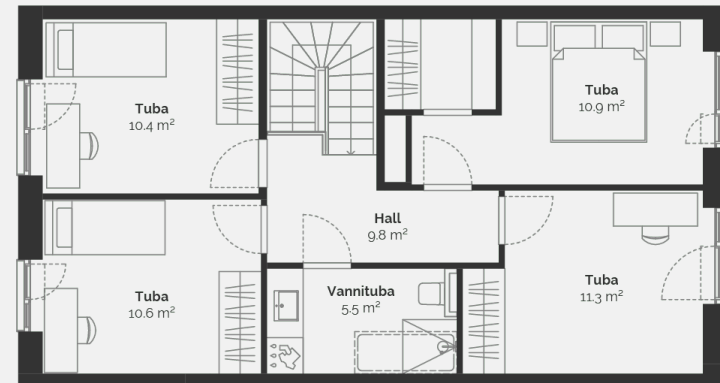

3

Property type	Apartment
Floor	1-2
Rooms	5
Useful area	109.7 m ²
Total size	113.4 m ²
Terrace	19 m ²
Size of the courtyard	83 m ²
Extras	Sauna

Booked

Põllu 2A

House floor plan: floor 1

PÕLLU 2A

House floor plan: floor 2