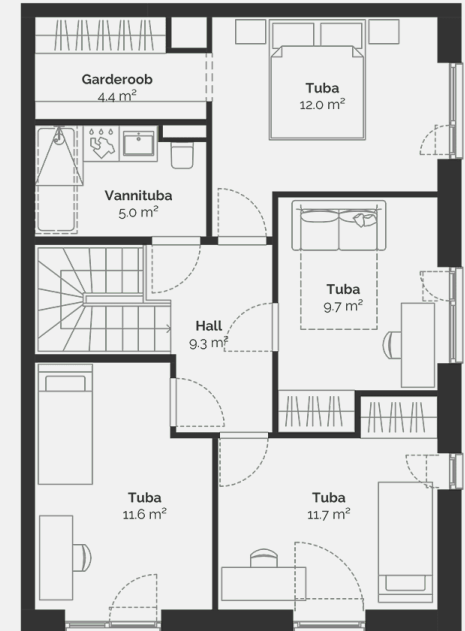

1

Property type	Apartment
Floor	1-2
Rooms	5
Useful area	116.6 m ²
Total size	124.2 m ²
Terrace	21 m ²
Size of the courtyard	84 m ²
Extras	Sauna

409 000 €

Põllu 4

House floor plan: floor 1

Põllu 4

House floor plan: floor 2