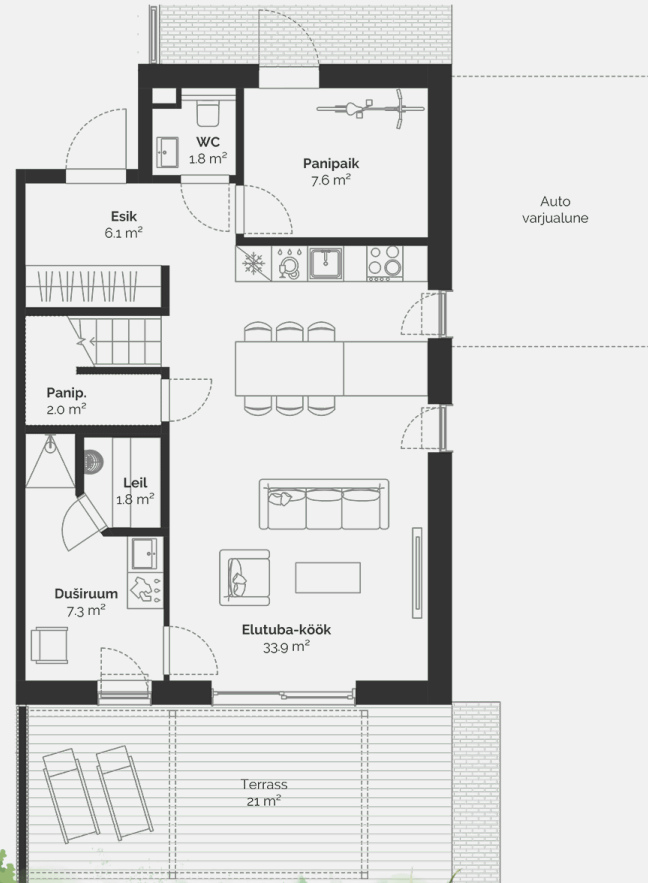

1

Property type	Apartment
Floor	1-2
Rooms	5
Useful area	116.6 m ²
Total size	124.2 m ²
Terrace	21 m ²
Size of the courtyard	84 m ²
Extras	Sauna

409 000 €

Põllu 4

House floor plan: floor 1

Põllu 4

House floor plan: floor 2