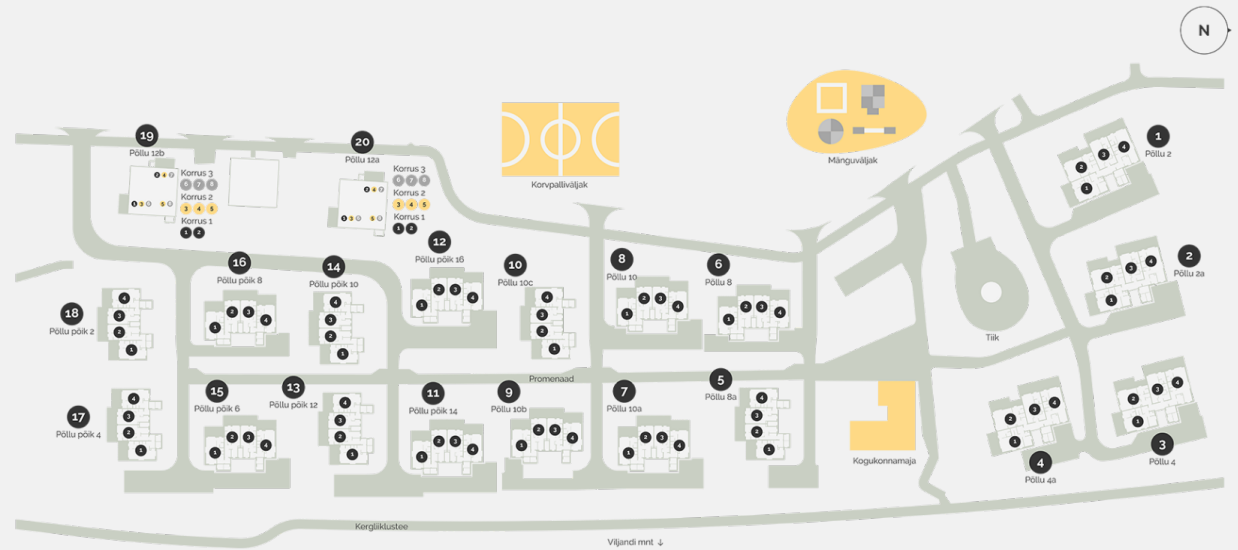

Põllu 4

Location plan