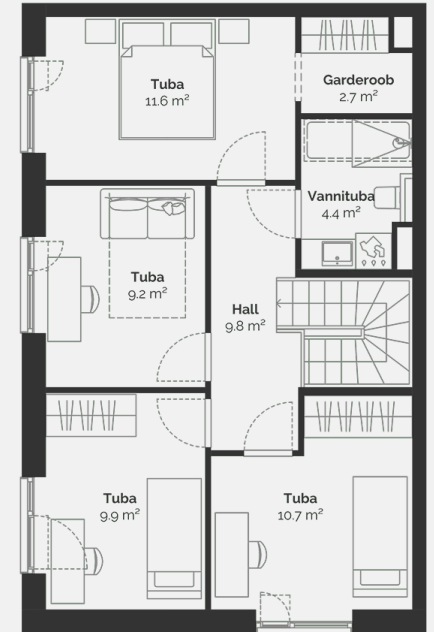

KORTER 2

120.10 m²

Warning

: Undefined array key "title" in
/data02/virt62412/domeenid/www.scandium.ee/htdocs/web/app/themes/
scandium/resources/includes/property-plans-pdf-template.php
on line
495

PÕLLU 4

2

Property type	Apartment
Floor	1-2
Rooms	5
Useful area	116.5 m ²
Total size	120.1 m ²
Terrace	19 m ²
Size of the courtyard	211 m ²
Extras	Sauna

384 000 €

Põllu 4

House floor plan: floor 1

Põllu 4

House floor plan: floor 2