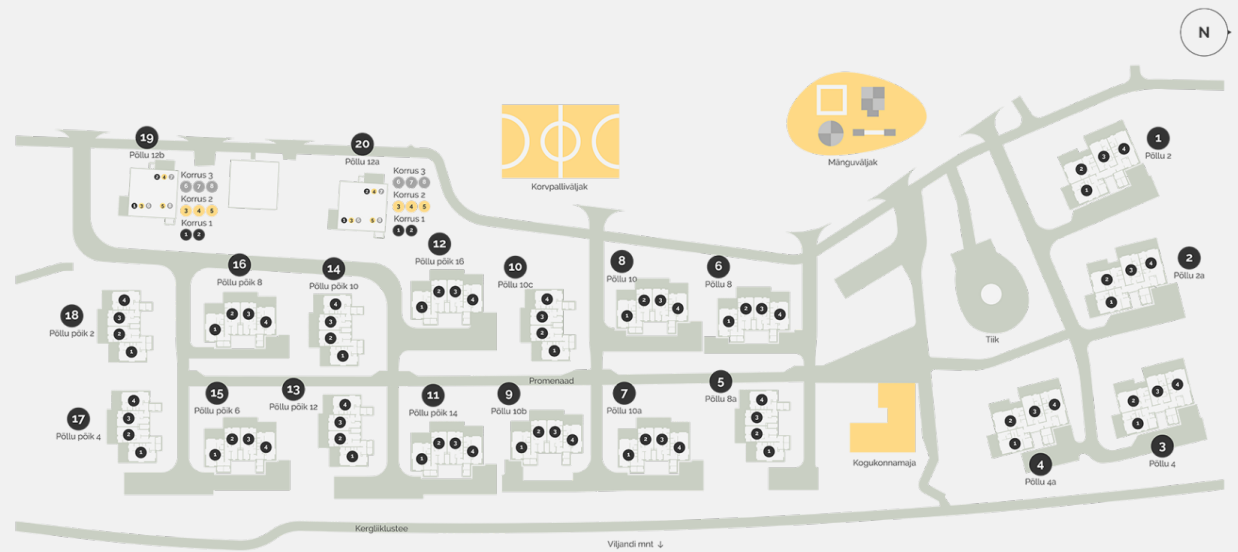

Põllu 4

Location plan