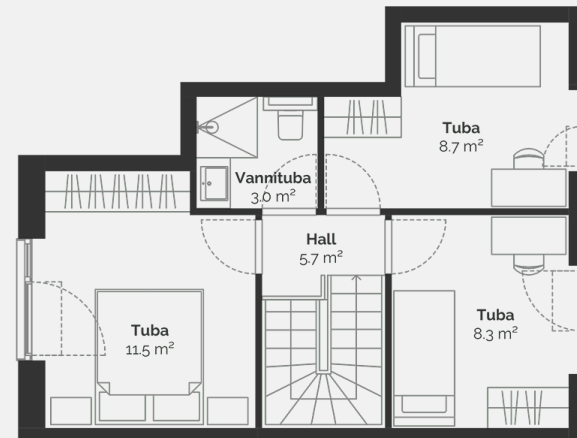

2

Property type	Apartment
Floor	1-2
Rooms	4
Useful area	79.4 m ²
Total size	82.6 m ²
Terrace	15 m ²
Size of the courtyard	56 m ²
Extras	Sauna

Booked

PõLLU PõIK 12

House floor plan: floor 1

Põllu Põik 12

House floor plan: floor 2