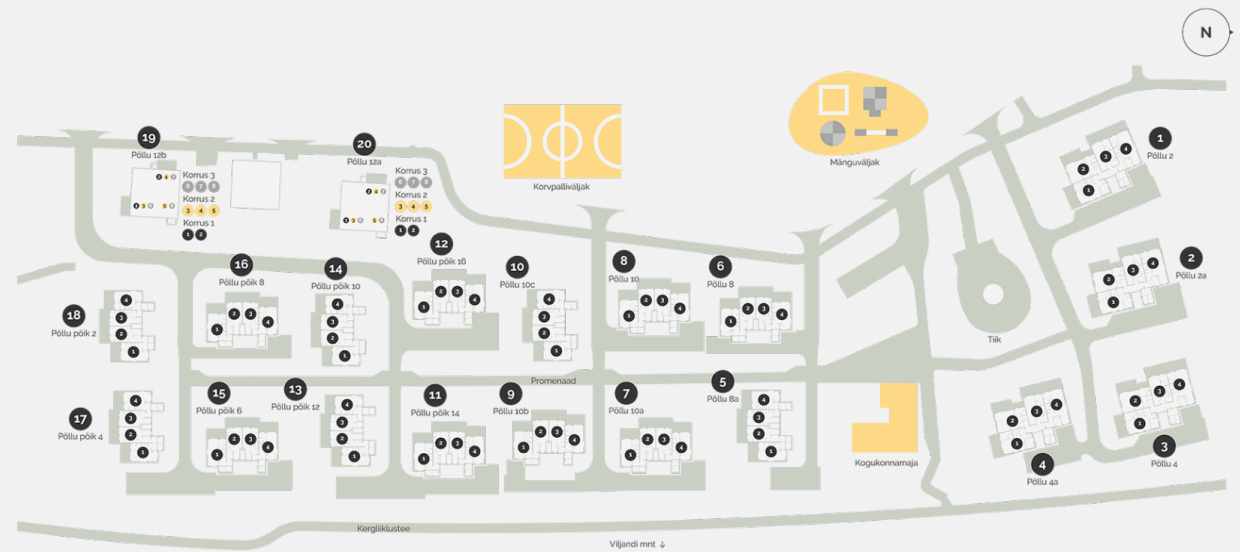

PÕLLU PÕIK 12

Location plan