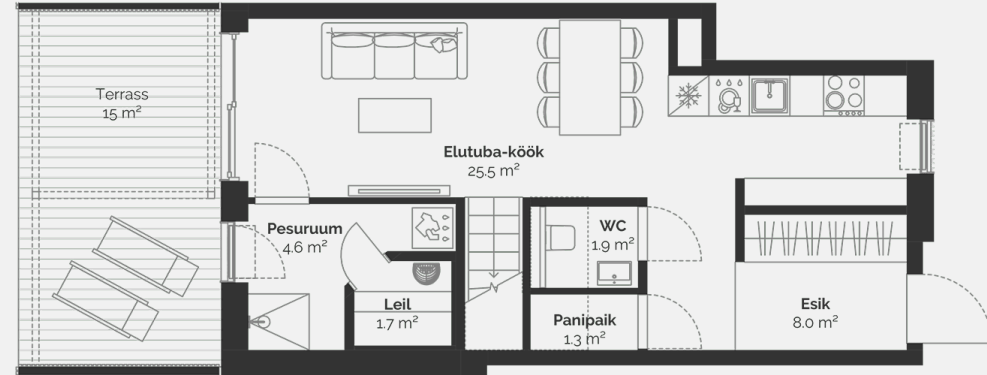

KORTER 2

80.20 m²