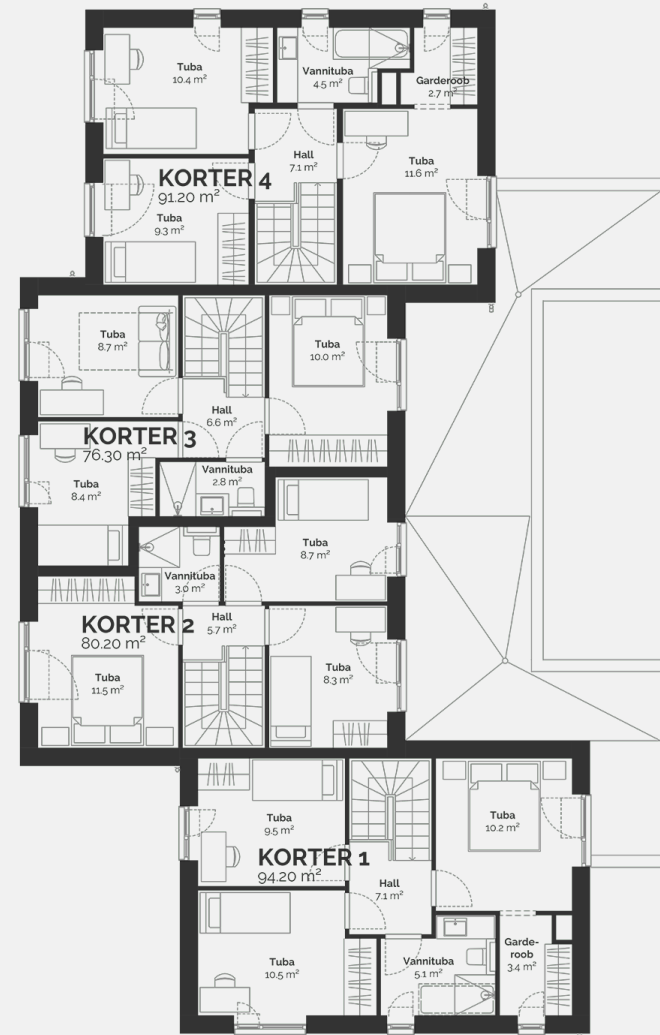

2

Property type	Apartment
Floor	1-2
Rooms	4
Useful area	79.4 m ²
Total size	82.6 m ²
Terrace	15 m ²
Size of the courtyard	56 m ²
Extras	Sauna

Booked

PõLLU PõIK 12

House floor plan: floor 1

Põllu Põik 12

House floor plan: floor 2