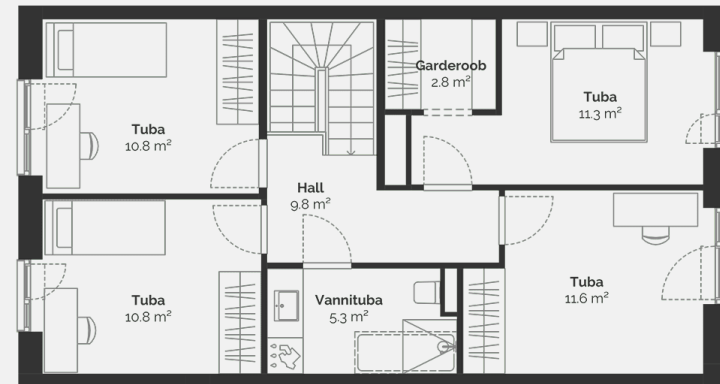

3

Property type	Apartment
Floor	1-2
Rooms	5
Useful area	112.5 m ²
Total size	116.2 m ²
Terrace	19 m ²
Size of the courtyard	83 m ²
Extras	Sauna
Additional information	Interior package 2

379 900 €

PÖLLU 4A

House floor plan: floor 1

PÕLLU 4A

House floor plan: floor 2

Põllu 4A

Location plan

Contact

Maia Lõško

Sales Project Manager