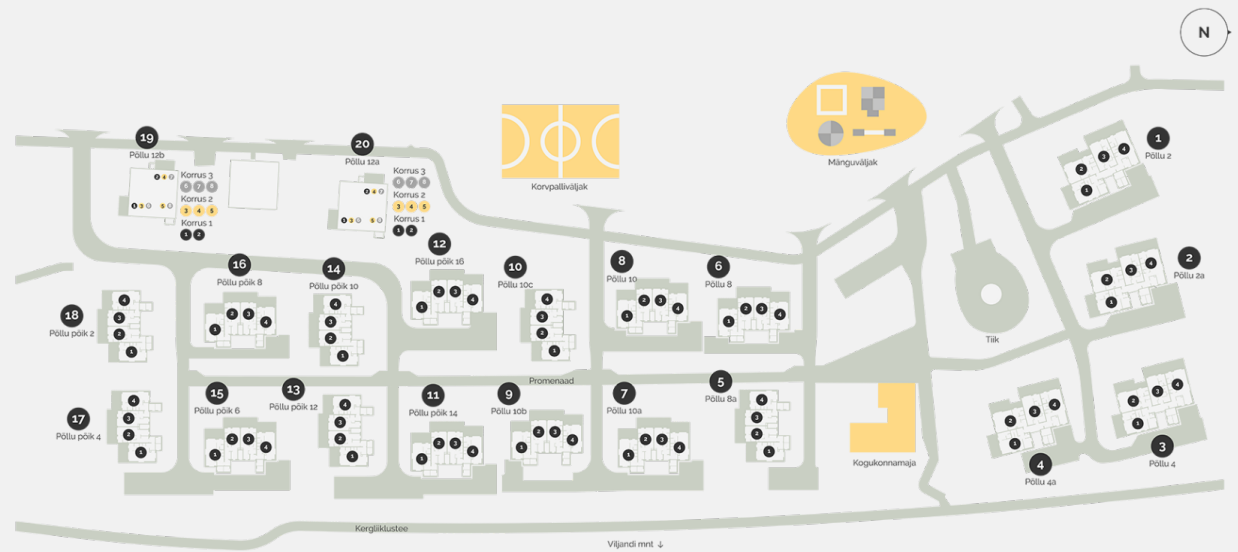

1

Property type	Apartment
Floor	1-2
Rooms	5
Useful area	116.6 m ²
Total size	124.2 m ²
Terrace	21 m ²
Size of the courtyard	359 m ²
Extras	Sauna

Booked

Isiklik aiaosa
359 m²

PÖLLU 4A

House floor plan: floor 1

PÕLLU 4A

House floor plan: floor 2

Põllu 4A

Location plan

Contact

Maia Lõško

Sales Project Manager

+372 5805 1107
maia@scandium.ee