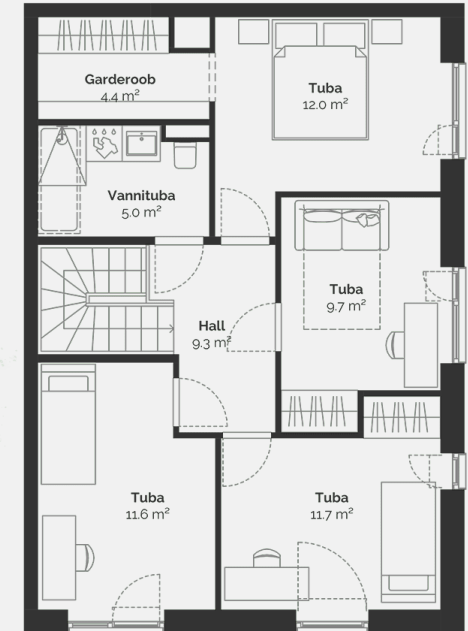

1

Property type	Apartment
Floor	1-2
Rooms	5
Useful area	116.6 m ²
Total size	124.2 m ²
Terrace	21 m ²
Size of the courtyard	359 m ²
Extras	Sauna

Booked

Isiklik aiaosa
359 m²

PÖLLU 4A

House floor plan: floor 1