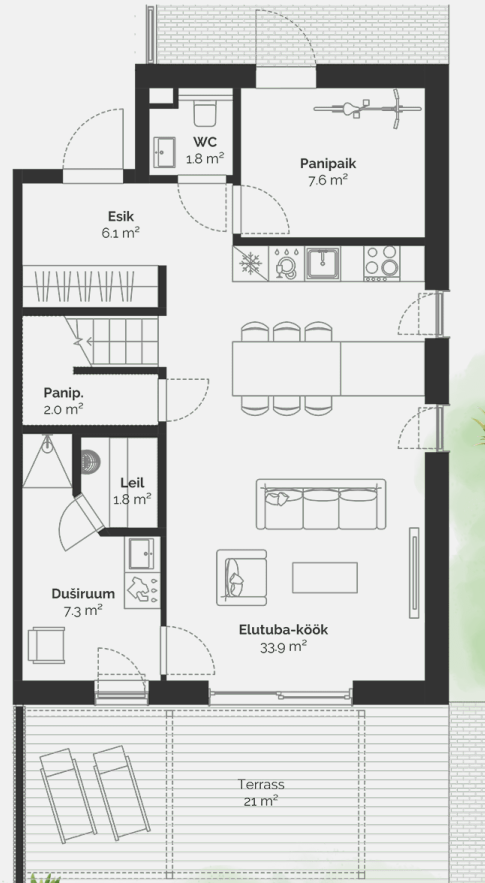

KORTER 1

124.20 m²

Warning

: Undefined array key "title" in
/data02/virt62412/domeenid/www.scandium.ee/htdocs/web/app/themes/
scandium/resources/includes/property-plans-pdf-template.php
on line
495

PÕLLU 4A

1

Property type	Apartment
Floor	1-2
Rooms	5
Useful area	116.6 m ²
Total size	124.2 m ²
Terrace	21 m ²
Size of the courtyard	359 m ²
Extras	Sauna

Booked

Isiklik aiaosa
359 m²

PÖLLU 4A

House floor plan: floor 1