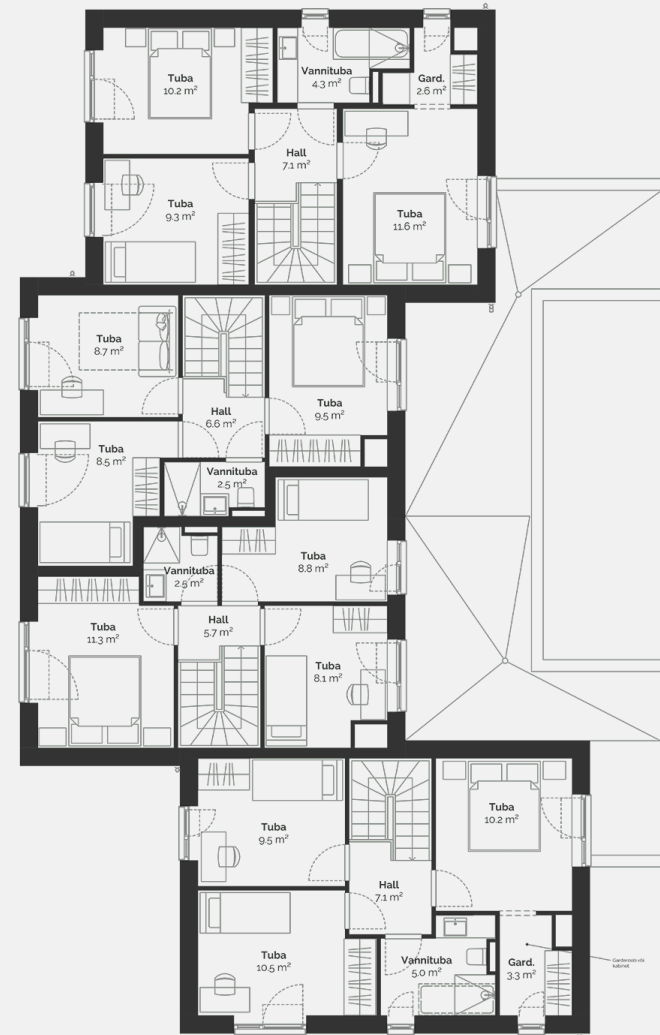

# 2

Property type	Apartment
Floor	1-2
Rooms	4
Useful area	79.4 m <sup>2</sup>
Total size	82.6 m <sup>2</sup>
Terrace	15 m <sup>2</sup>
Size of the courtyard	70 m <sup>2</sup>
Extras	Sauna
Additional information	Interior package 1

## PÖLLU 8A

House floor plan: floor 1

## PÕLLU 8A

House floor plan: floor 2