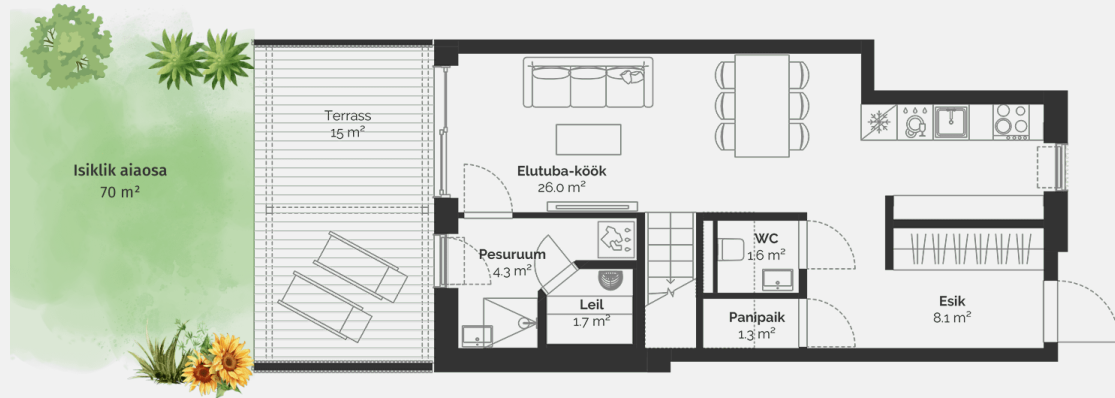

KORTER 2

82.60 m²

Warning

Undefined array key "title" in
/data02/virt62412/domeenid/www.scandium.ee/htdocs/web/app/themes/
scandium/resources/includes/property-plans-pdf-template.php
on line
495

PÕLLU 8A

2

Property type	Apartment
Floor	1-2
Rooms	4
Useful area	79.4 m²
Total size	82.6 m²
Terrace	15 m²
Size of the courtyard	70 m²
Extras	Sauna
Additional information	Interior package 1

299 900 €