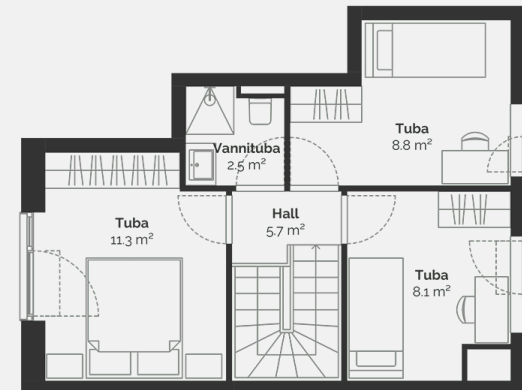

# 2

Property type	Apartment
Floor	1-2
Rooms	4
Useful area	79.4 m <sup>2</sup>
Total size	82.6 m <sup>2</sup>
Terrace	15 m <sup>2</sup>
Size of the courtyard	70 m <sup>2</sup>
Extras	Sauna
Additional information	Interior package 1

## PÖLLU 8A

House floor plan: floor 1

## PÕLLU 8A

House floor plan: floor 2