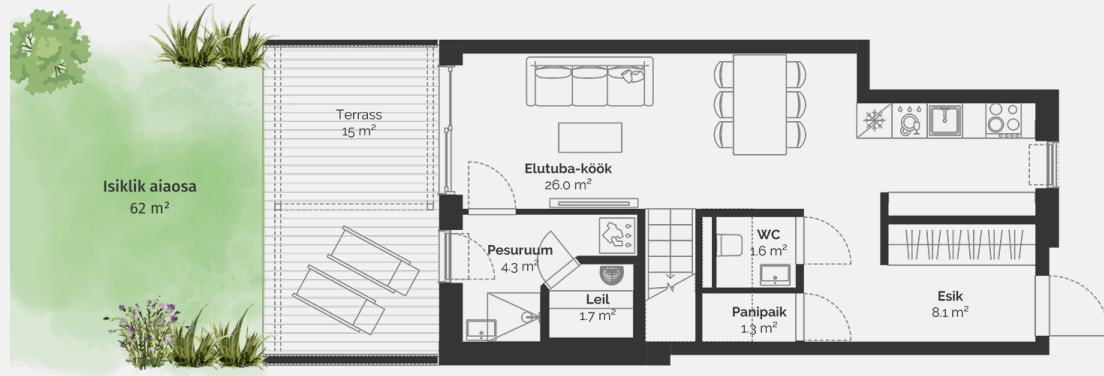

2

Property type	Apartment
Floor	1-2
Rooms	3
Useful area	79.4 m ²
Total size	82.6 m ²
Terrace	15 m ²
Size of the courtyard	62 m ²
Extras	Sauna

Sold

Põllu 8

House floor plan: floor 1

PÕLLU 8

House floor plan: floor 2