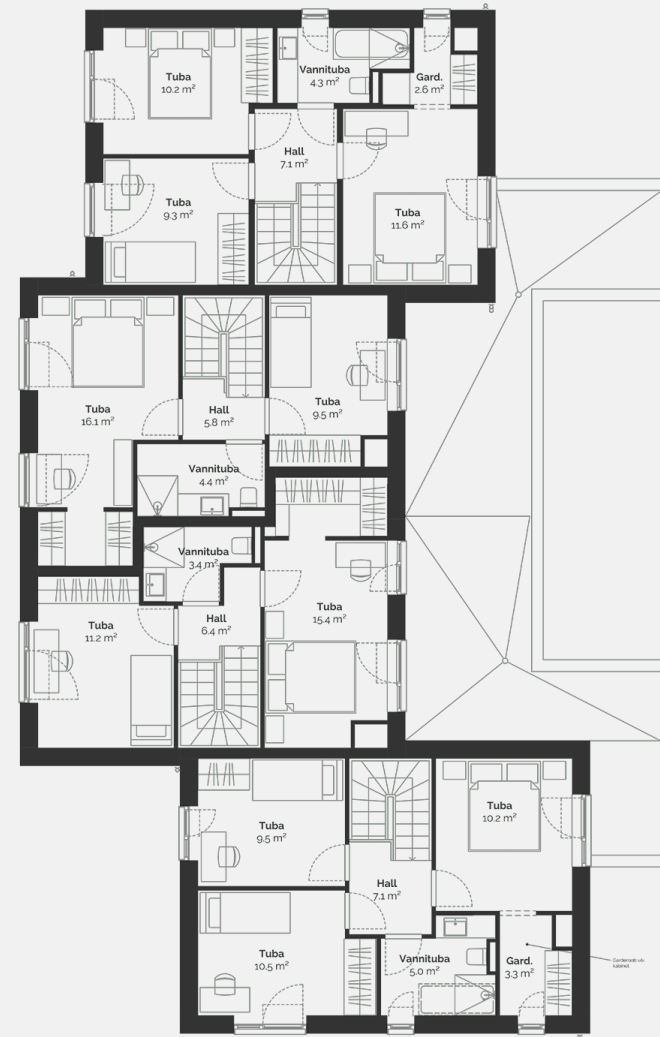

2

Property type	Apartment
Floor	1-2
Rooms	3
Useful area	79.4 m ²
Total size	82.6 m ²
Terrace	15 m ²
Size of the courtyard	62 m ²
Extras	Sauna

Sold

Põllu 8

House floor plan: floor 1

PÕLLU 8

House floor plan: floor 2