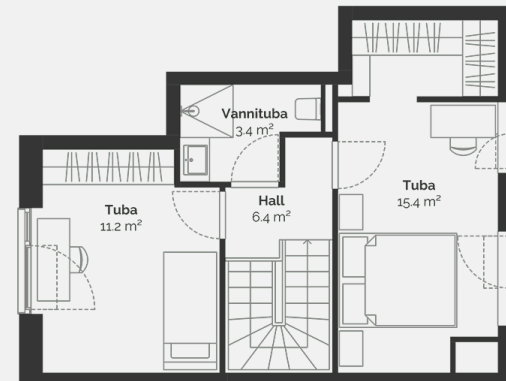

2

Property type	Apartment
Floor	1-2
Rooms	3
Useful area	79.4 m ²
Total size	82.6 m ²
Terrace	15 m ²
Size of the courtyard	62 m ²
Extras	Sauna

Sold

Põllu 8

House floor plan: floor 1

PÕLLU 8

House floor plan: floor 2