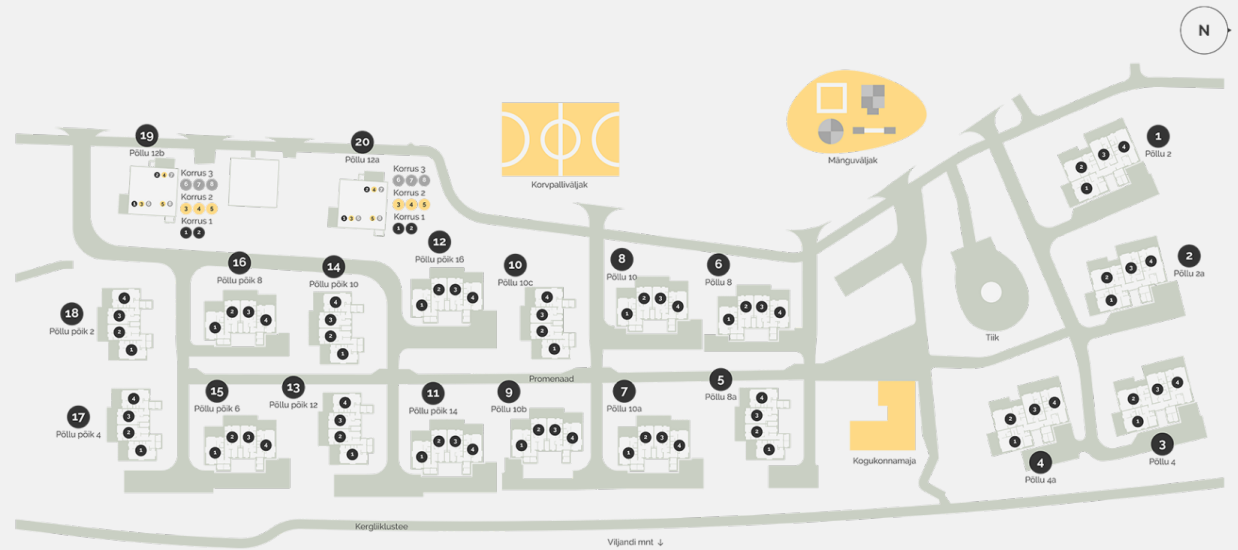

Põllu 8

Location plan